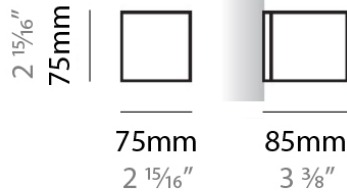

TOY SURFACE

D83147-WHI

GENERAL

Series: Toy _____
Brand: Panzeri _____
Division: Design _____
Mounting Type: Surface _____
Mounting Location: Wall _____

PHYSICAL

Shape: Square _____
Length (mm): 75 _____
Length (in): $2 \frac{15}{16}$ _____
Height (mm): 75 _____
Height (in): $2 \frac{15}{16}$ _____
Extension (mm): 85 _____
Extension (in): $3 \frac{3}{8}$ _____
Light Distribution: Direct / Indirect _____
Weight (kg): 0.6 _____
Weight (lbs): 1 _____
Diffuser: Frost White Glass _____
Fixture Material: Metal _____

ELECTRICAL

Number of Lamps: 1 _____
Lamp Type: LED Retrofit / Halogen _____
Bulb Included: Bulb Not Included _____
Total Output Wattage (W): 3 / 35 _____
Max. Wattage Per Lamp (W): 3 / 35 _____
Lamp Base: G9 _____
Input Voltage (V): 120 _____

LED

OPTICAL

RATINGS AND CERTIFICATIONS

Certified By: CSA Certified to UL and CSA Standards _____
IP rating: IP20 _____