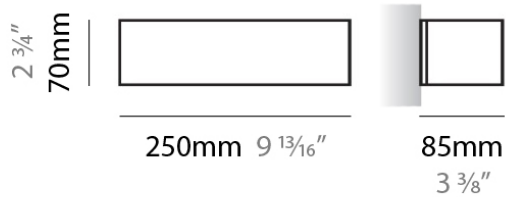

PROJECT
TYPE
NOTES
QUANTITY
DATE

TOY SURFACE

D83285

GENERAL

Series: Toy
Brand: Panzeri
Division: Design
Mounting Type: Surface
Mounting Location: Wall
Subcategory: Ambient

PHYSICAL

Shape: Rectangle
Length (mm): 250
Length (in): 9 7/8
Height (mm): 70
Height (in): 2 3/4
Extension (mm): 85
Extension (in): 3 3/4
Light Distribution: Direct / Indirect
Weight (kg): 0.9
Weight (lbs): 2
Diffuser: Frost White Glass
Fixture Material: Metal

ELECTRICAL

Number of Lamps: 1
Lamp Type: LED
Total Output Wattage (W): 12
Dimming: Non-Dimmable
Driver Included: Yes
Driver Location: Integrated
Driver Type: Constant Current
Driver Class: Class 2
Input Voltage (V): 120
Upon Request: (Dimming and 277V options available with remote driver sold separately)

LED

Color Temperature (°K): 3000
Nominal Lumen (lm): 2 x 730
CRI: >80 CRI

OPTICAL

RATINGS AND CERTIFICATIONS

Certified By: CSA Certified to UL and CSA Standards
IP rating: IP40